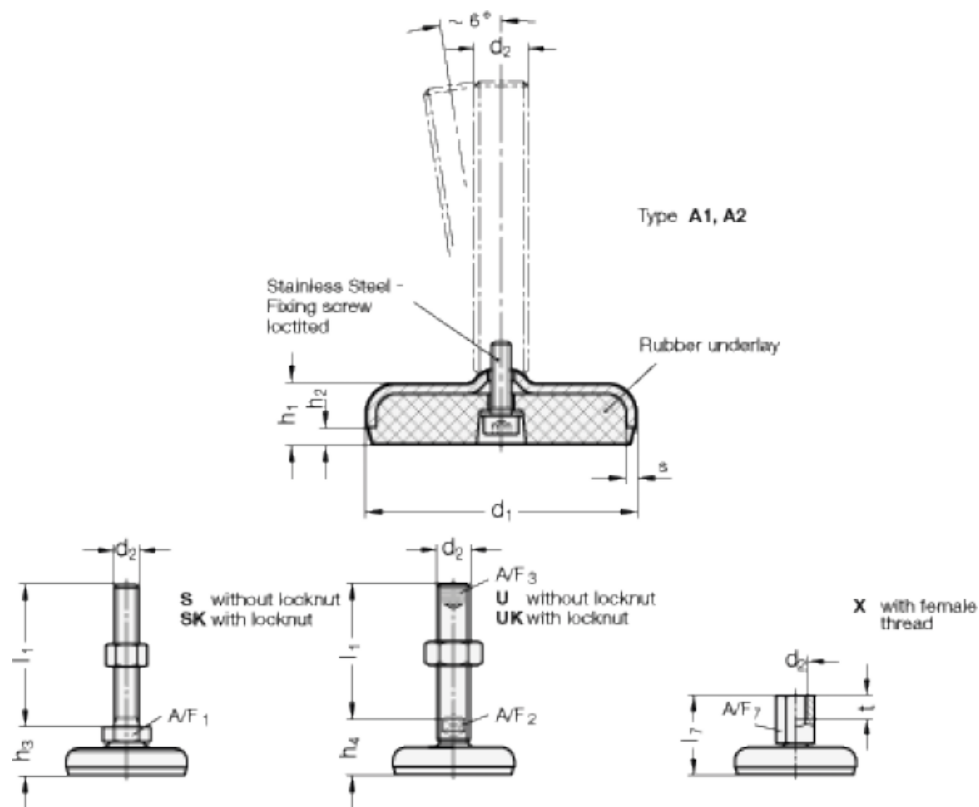

Article number: 2030100M1060A1SK

Description: E+G levelling foot
GN 30-100-M10-60-A1-SK

Note: SK With nut, External hexagon at the bottom

Measures

A/F1	= 17
d1	= 100
d2	= M10
h1	= 20
h2	= 6
h3	= 28
l1	= 60
s	= 3